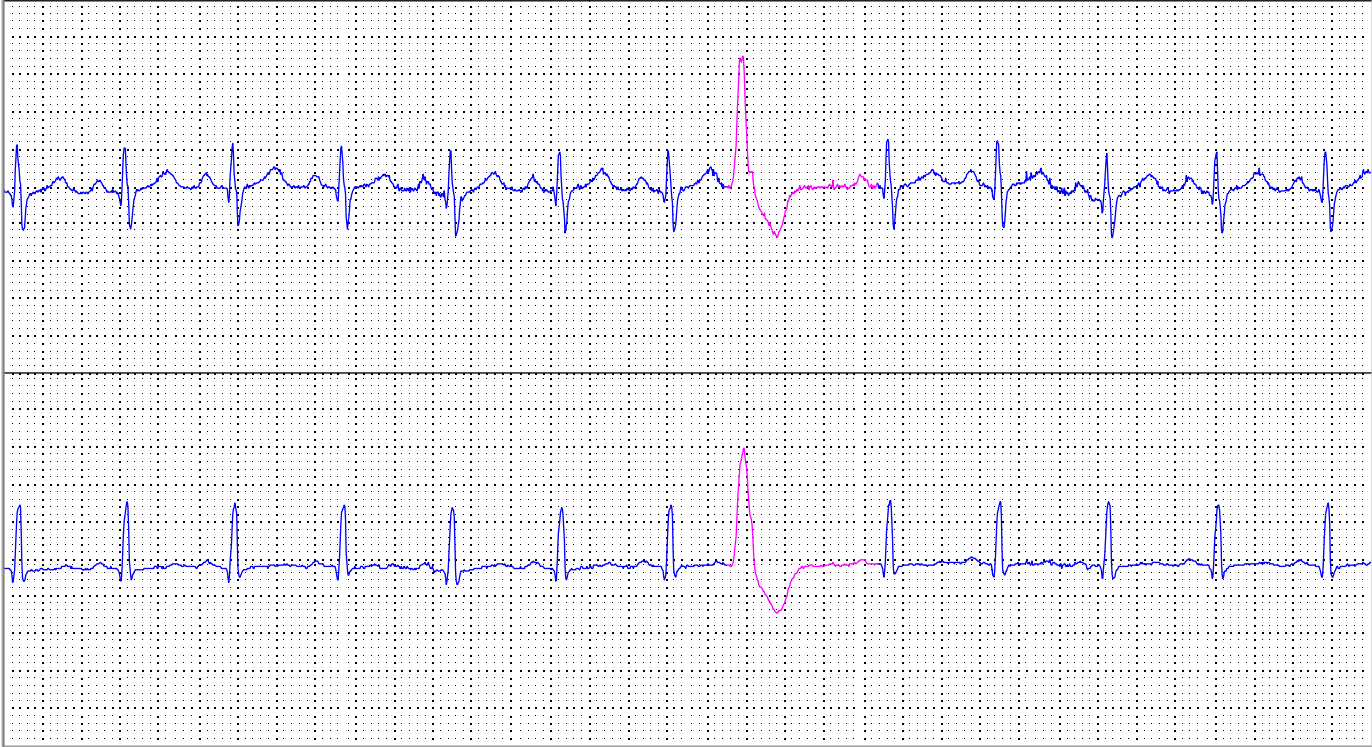

Maximum Heart Rate 18:21:23 113 BPM

Minimum Heart Rate 02:16:27 64 BPM